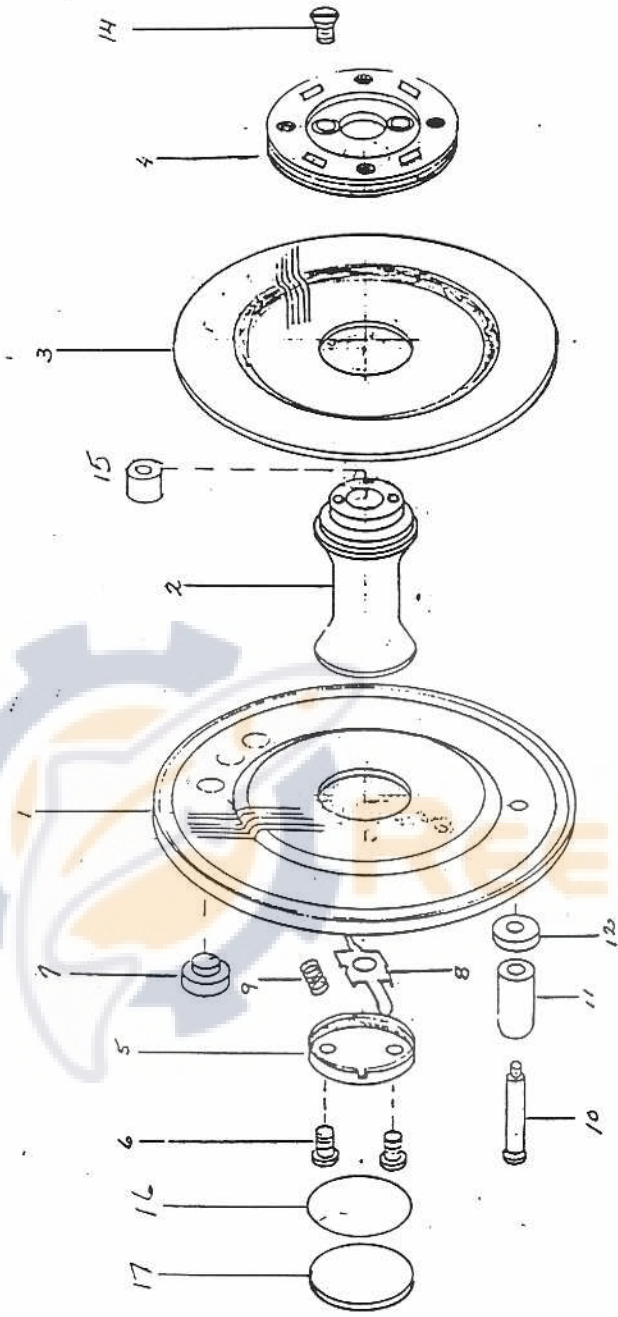

(SD1011) SPOOL ASSM.

NUMBER OF PART	QUANTITY
1 G11BSKIRTED SPOOL SIDE	1
2 920 HUBS	1
3 791AP REAR SPOOL SIDE	1
4 1209 CLUTCH ASSM.	1
5 251-P SPOOL KNOB SET	1
6 203-S FWD CAP SCREEN	2
7 845-B COUNTERLOCK	1
8 252-S SPOOL LOCK	1
9 253-S LOCK SCREW	1
10 721-S CRANK KNOB PIN	1
11 868-AP CRANK KNOB	1
12 142-B CRANK KNOB SOCKET	1
13	
14 279-S CLUTCH SCREEN	2
15 552 SPOOL BUSHING	2
16 2501-GLUE BUSHING	1
17 627-S MEDALLION	1